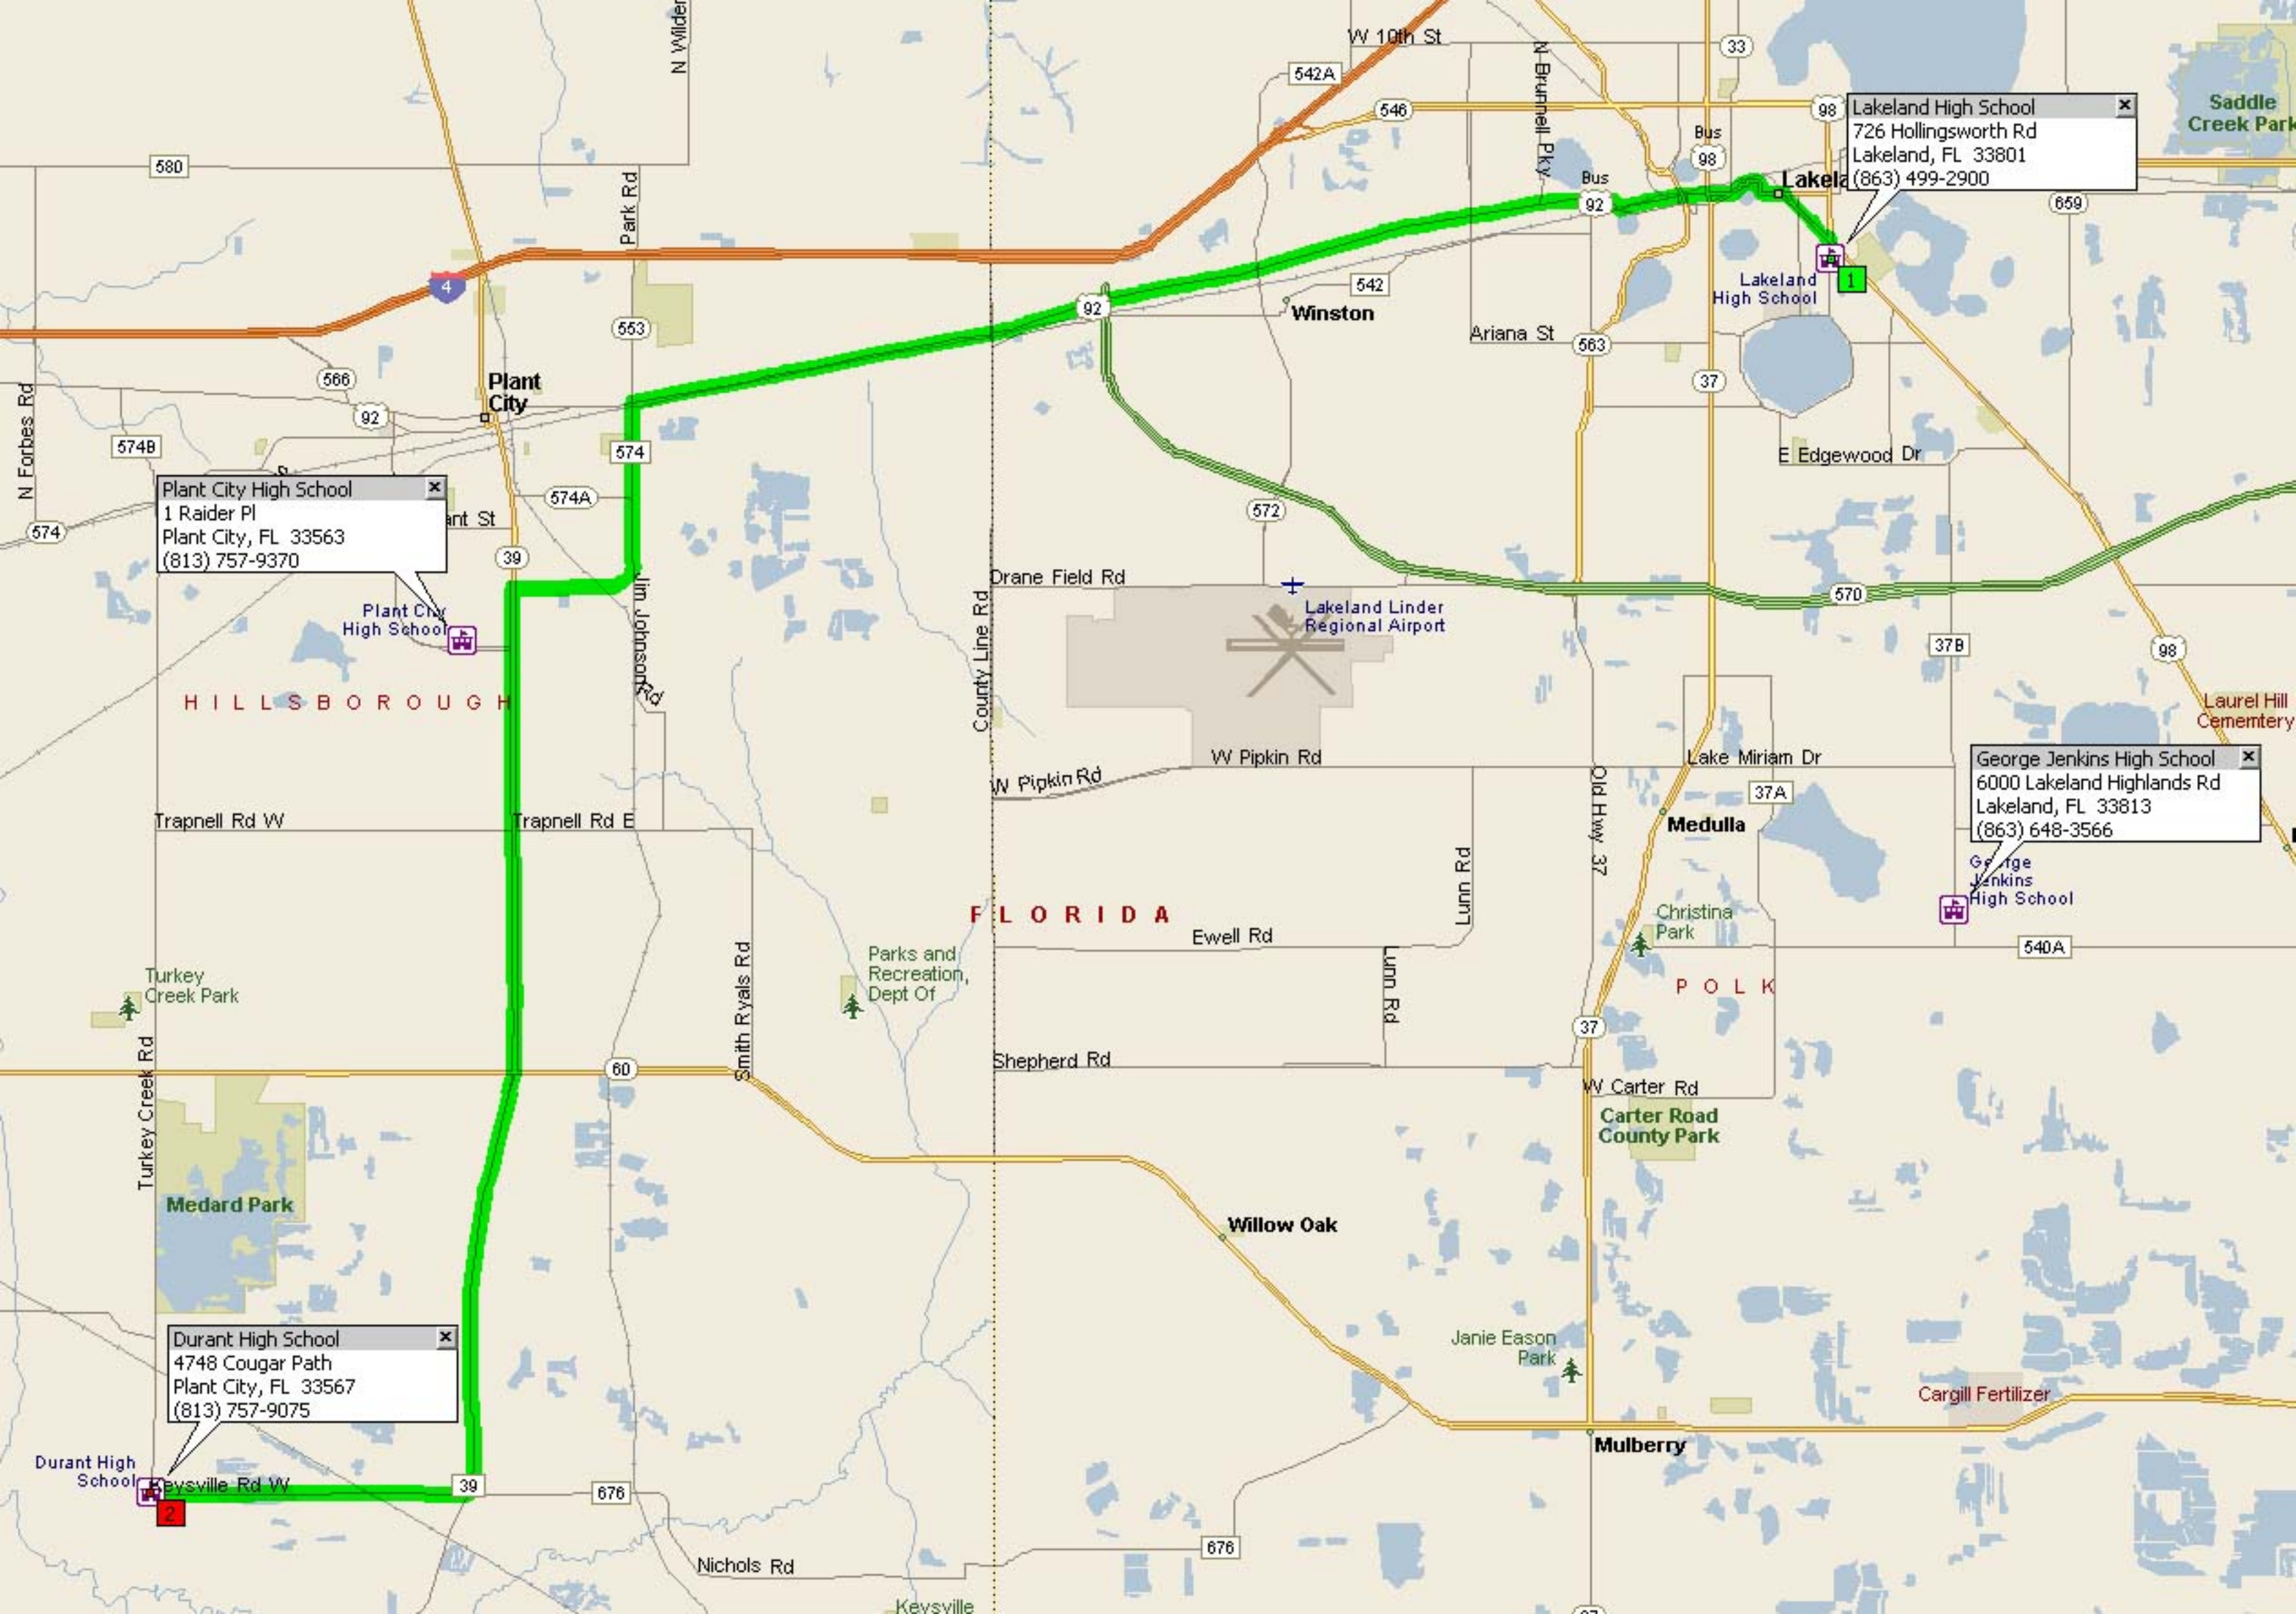

summary: 23.5 miles (32 minutes)

Mile	Instruction	
0.0	Depart Lakeland High School [726 Hollingsworth Rd, Lakeland, FL 33801, (863) 499-2900] on Hollingsworth Rd (North).....	0.1 mi
0.1	Bear RIGHT (North) onto US-98 [SR-35], then immediately turn LEFT (North-west) onto US-98 Bus [Bartow Rd].....	0.6 mi
0.7	Bear LEFT (West) onto US-92 Bus [US-98 Bus].....	0.7 mi
1.4	Keep STRAIGHT onto US-92 Bus [CR-542].....	0.8 mi
2.2	Turn RIGHT (North-west) onto US-92 Bus [George Jenkins Blvd]...	1.3 mi
3.5	Keep STRAIGHT onto US-92 [New Tampa Hwy].....	3.1 mi
6.6	Keep STRAIGHT onto US-92.....	1.0 mi
7.6	Keep STRAIGHT onto US-92 [SR-600].....	3.1 mi
10.7	Turn LEFT (South) onto CR-574 [Park Rd].....	0.8 mi
11.5	Road name changes to CR-39B [Park Rd].....	1.7 mi
13.2	Turn LEFT (South) onto SR-39 [N JL Redman Pky].....	4.1 mi
17.2	Road name changes to Local road(s).....	21 yds
17.2	Road name changes to CR-39.....	3.6 mi
20.8	Turn RIGHT (West) onto Keysville Rd w.....	2.7 mi
23.5	Turn RIGHT (North) onto Turkey Creek Rd, then immediately turn LEFT (West) onto Cougar Path.....	98 yds
23.5	Arrive Durant High School [4748 Cougar Path, Plant City, FL 33567, (813) 757-9075]	