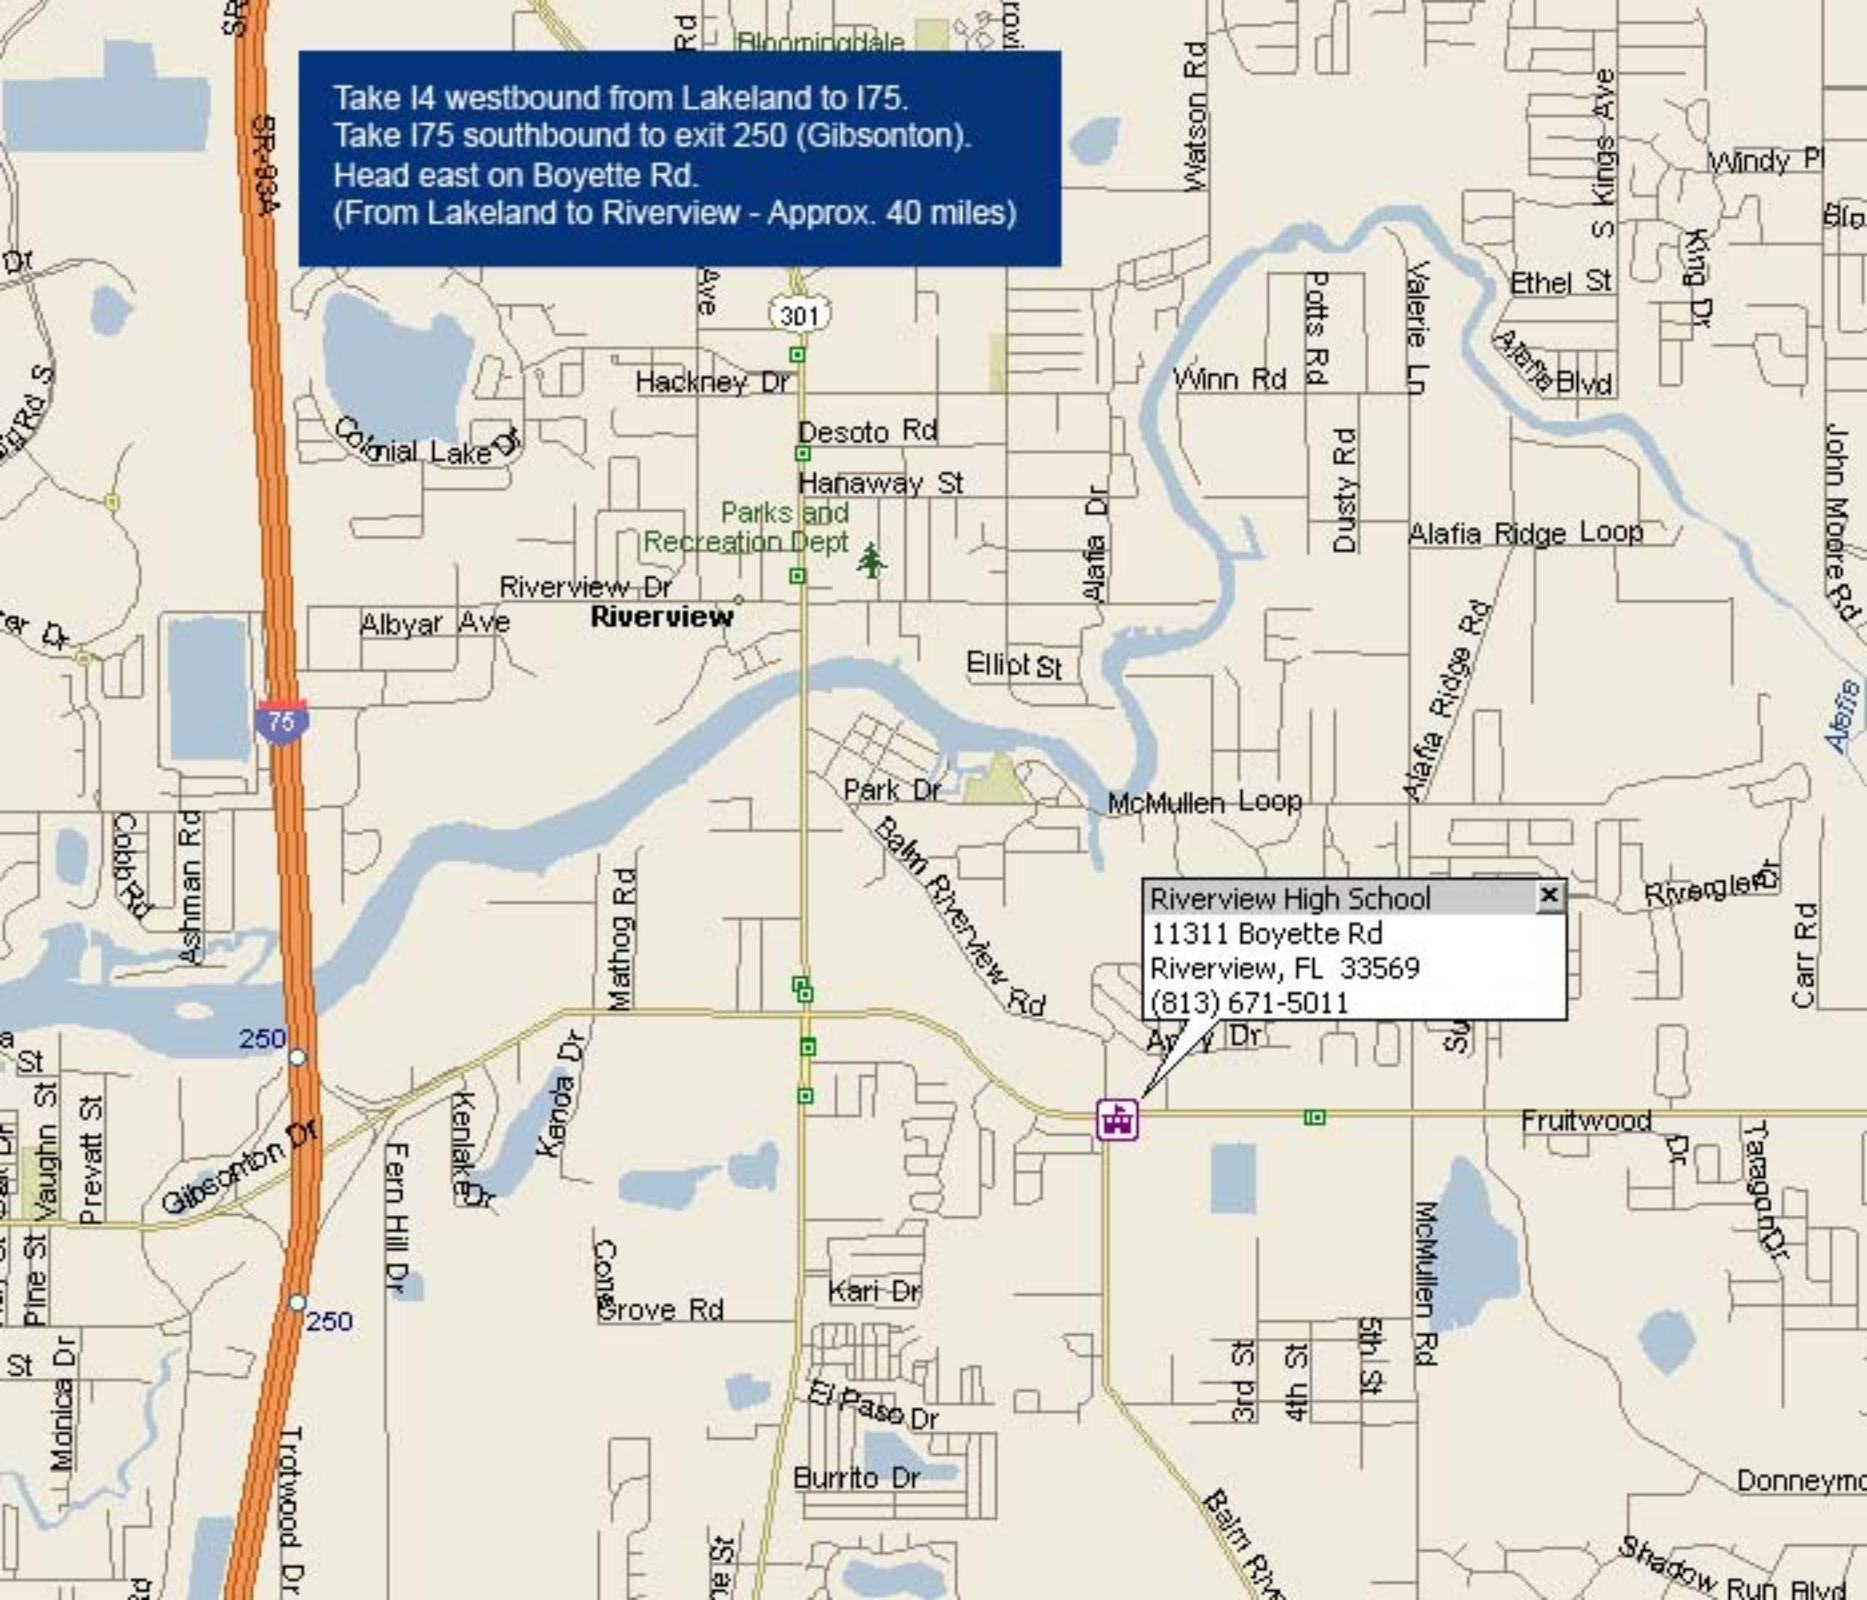

Take I4 westbound from Lakeland to I75.
Take I75 southbound to exit 250 (Gibsonton).
Head east on Boyette Rd.
(From Lakeland to Riverview - Approx. 40 miles)

Riverview High School
11311 Boyette Rd
Riverview, FL 33569
(813) 671-5011